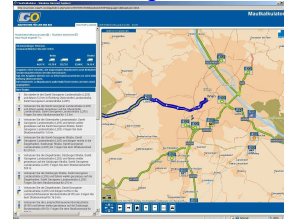

Features of PortalMap24 at a glance:

✓ Basic function

- Integrated map application on your company website
- Geocorrect display of your locations on frequently improved maps on Western Europe and North America, on the main road level nearly worldwide.
- Visualization of your locations including logo, link and an individual text
- Map display on static (Bitmap) or interactive and animated vector maps
- Free address and proximity search
- Free routing between optional addresses or pre-defined locations
- Tunneling: display your locations along a calculated route

Costs:

- Licensing of PortalMap24 is transactions based, i.e. traffic volume will determine costs.

map24.com

Examples:

Europass toll calculator
Austria

<http://www.go-maut.at/>

T-Online route planner
<http://routenplaner.t-online.de/>